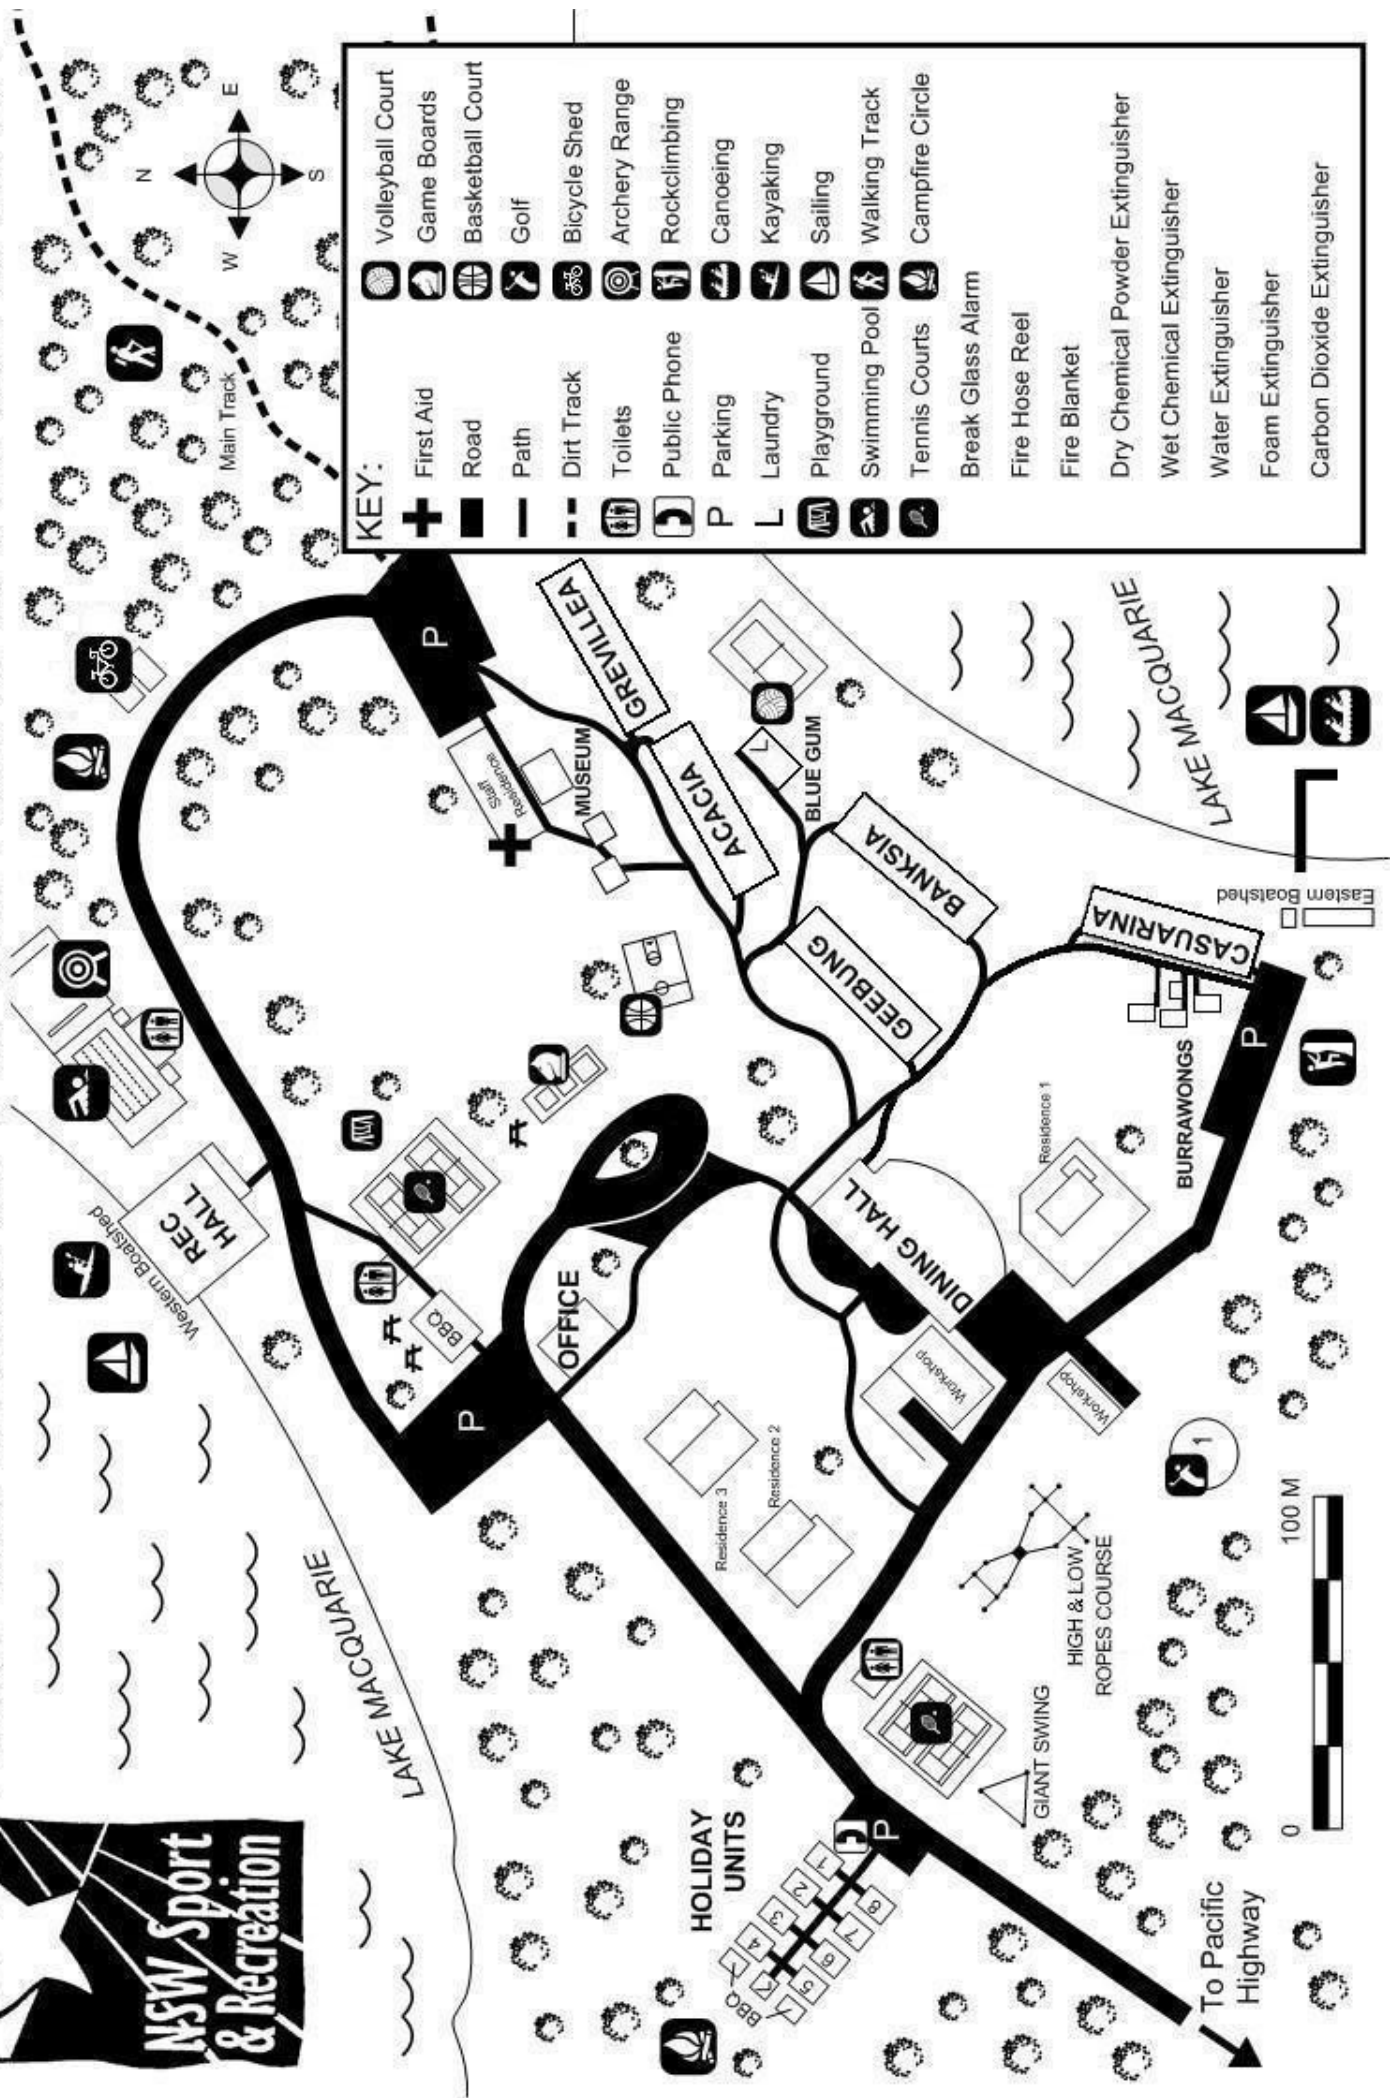

POINT WOLSTONCROFT SPORT AND RECREATION CENTRE

KEY:

	Volleyball Court		Game Boards
	Basketball Court		Golf
	Bicycle Shed		Archery Range
	Rockclimbing		Canoeing
	Kayaking		Sailing
	Walking Track		Tennis Courts
	Campfire Circle		Break Glass Alarm
	Fire Hose Reel		Fire Blanket
	Dry Chemical Powder Extinguisher		Wet Chemical Extinguisher
	Water Extinguisher		Foam Extinguisher
	Carbon Dioxide Extinguisher		

100 M

To Pacific Highway

Eastern Boasted

Main Track

LAKE MACQUARIE

LAKE MACQUARIE

REC HALL

OFFICE

DINING HALL

MUSEUM

HOLIDAY UNITS

CASUARINA

BURRAWONGS

GEEBUNG

BANKSIA

ACACIA

BLUE GUM

Western Boasted

Eastern Boasted

1

GIANT SWING
HIGH & LOW ROPES COURSE

Residence 1

Residence 2

Residence 3

Staff Residence

P

P

P

P

P

P

P

P

P

P