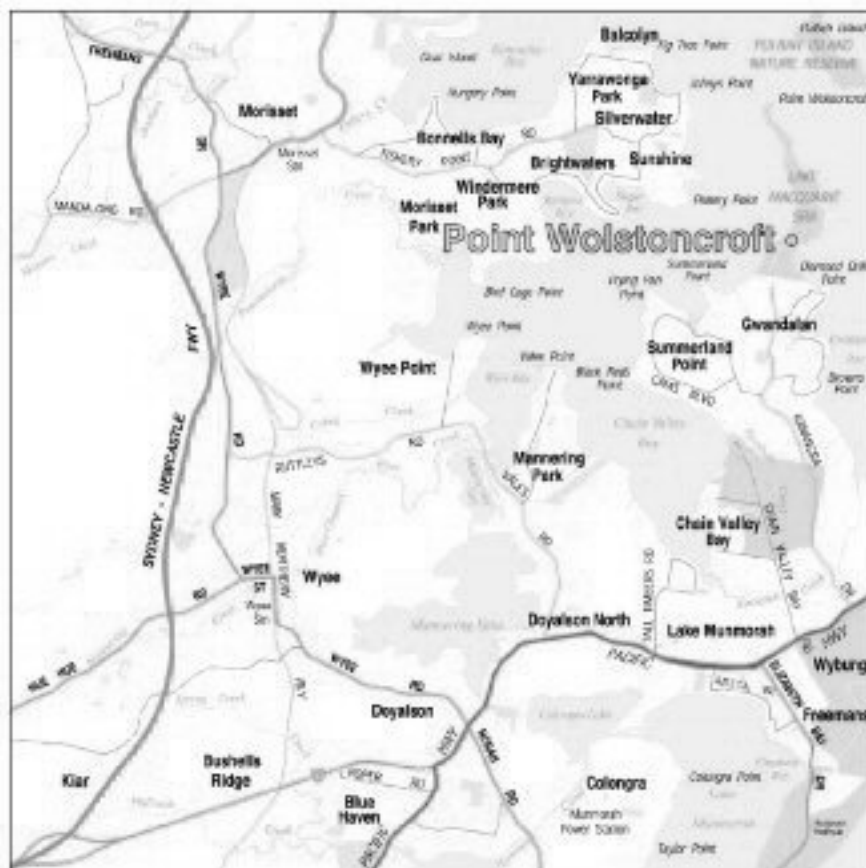

POINT WOLSTONCROFT

From Sydney

- Freeway F3 – Exit route 111, second left exit North of Caltex twin service stations at sign **Budgewoi, Swansea, Charlestown**
- Proceed North on Pacific highway through **Doyalson** crossroads
- Proceed 10km to **Gwandalan** sign, turn left onto Kanangra Drive
- proceed 6km to **end** of Kanangra Drive

From Brisbane

- Exit F3 at **Morisset**
- Follow through to **Doyalson** and turn left
- Follow through to **Gwandalan** turn off and proceed as above

From Newcastle

- Follow Pacific Highway from Newcastle through **Charlestown, Belmont and Swansea**
- At **Point Wolstoncroft** sign turn right and proceed as above