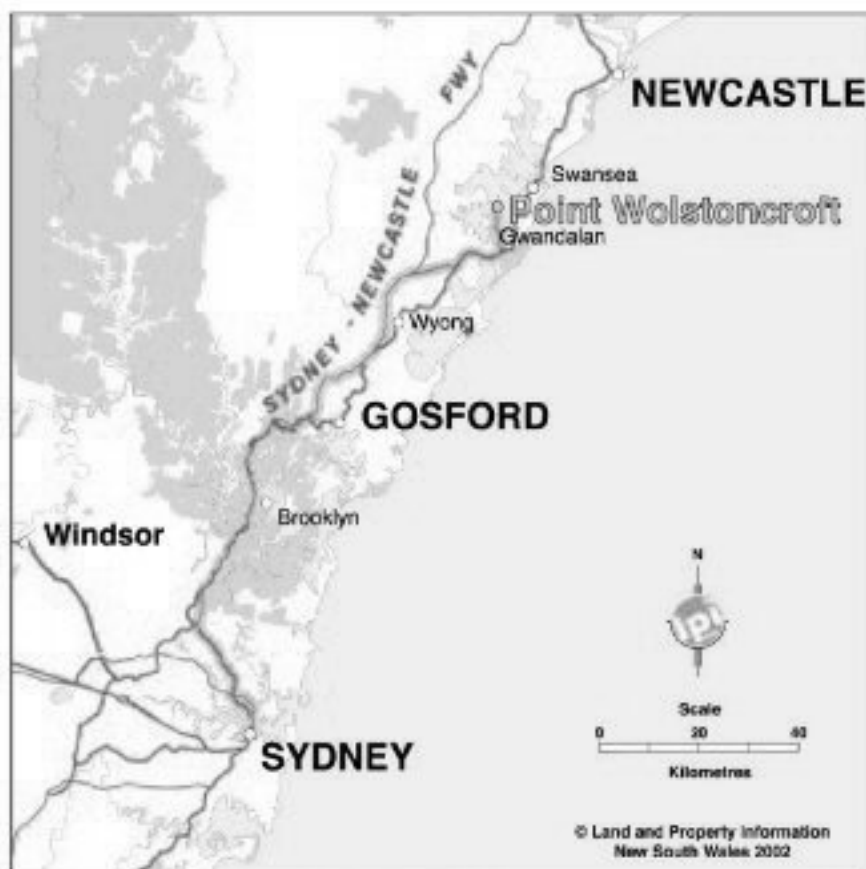

POINT WOLSTONCROFT

From Sydney

- Freeway F3 – Exit route 111, second left exit North of Caltex twin service stations at sign **Budgewoi, Swansea, Charlestown**
- Proceed North on Pacific highway through **Doyalson** crossroads
- Proceed 10km to **Gwandalan** sign, turn left onto Kanangra Drive
- proceed 6km to **end** of Kanangra Drive