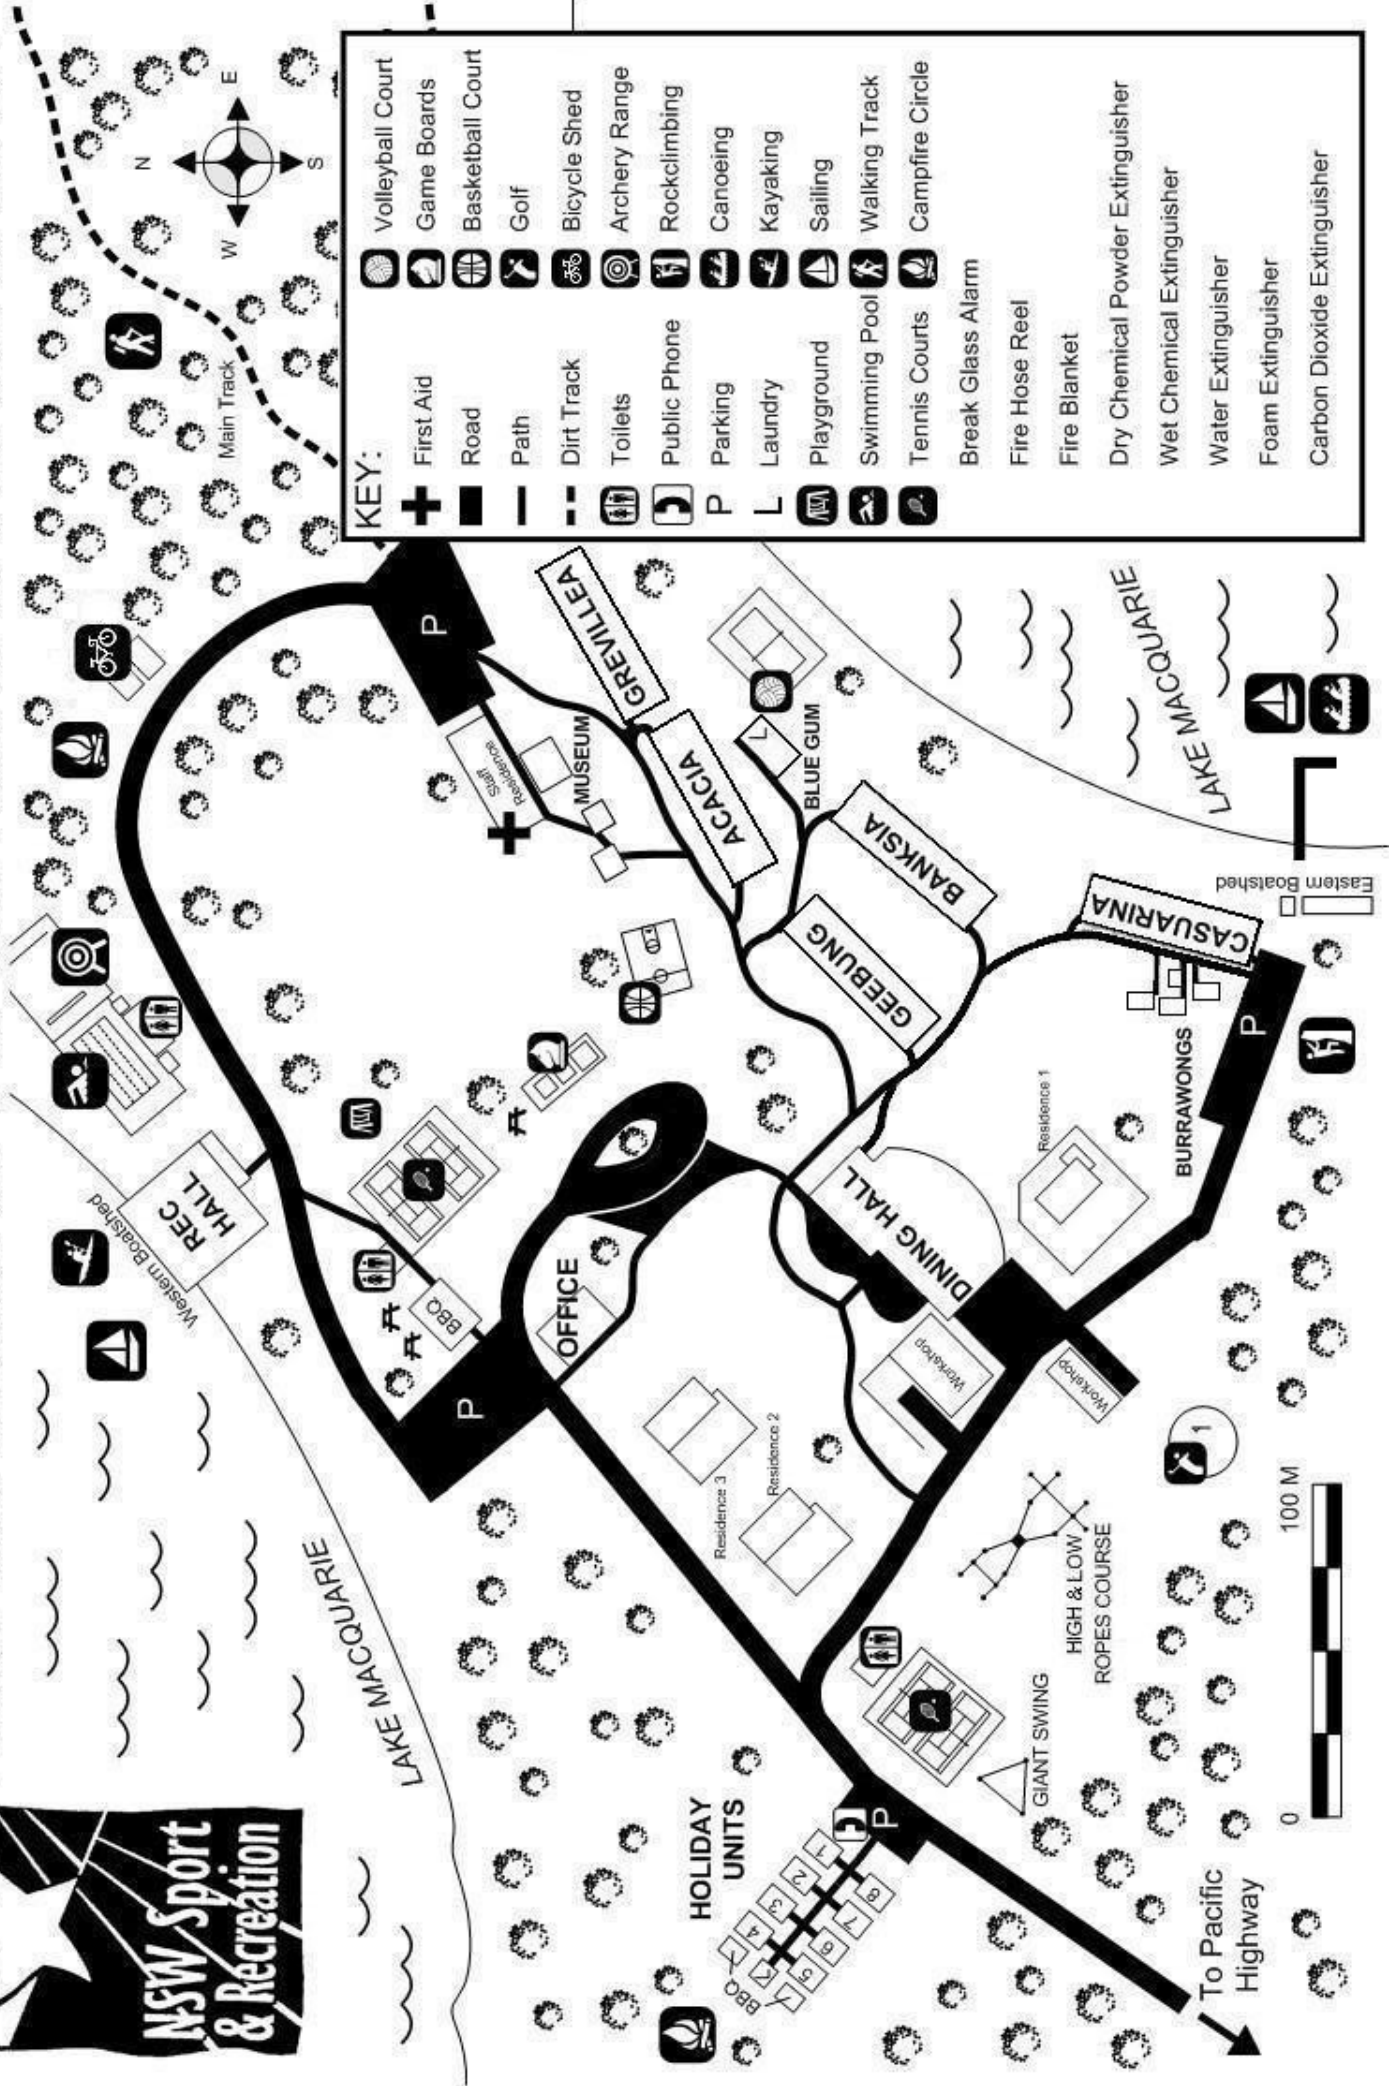

POINT WOLSTONCROFT SPORT AND RECREATION CENTRE

KEY:

	First Aid		Basketball Court
	Road		Tennis Courts
	Path		Swimming Pool
	Dirt Track		Playground
	Toilets		Public Phone
	Bicycle Shed		Parking
	Archery Range		Laundry
	Rockclimbing		Sailing
	Canoeing		Walking Track
	Kayaking		Campfire Circle
	Volleyball Court		Break Glass Alarm
	Game Boards		Fire Hose Reel
	Basketball Court		Fire Blanket
	Golf		Dry Chemical Powder Extinguisher
	Bicycle Shed		Wet Chemical Extinguisher
	Archery Range		Water Extinguisher
	Rockclimbing		Foam Extinguisher
	Canoeing		Carbon Dioxide Extinguisher
	Kayaking		
	Sailing		
	Walking Track		
	Campfire Circle		