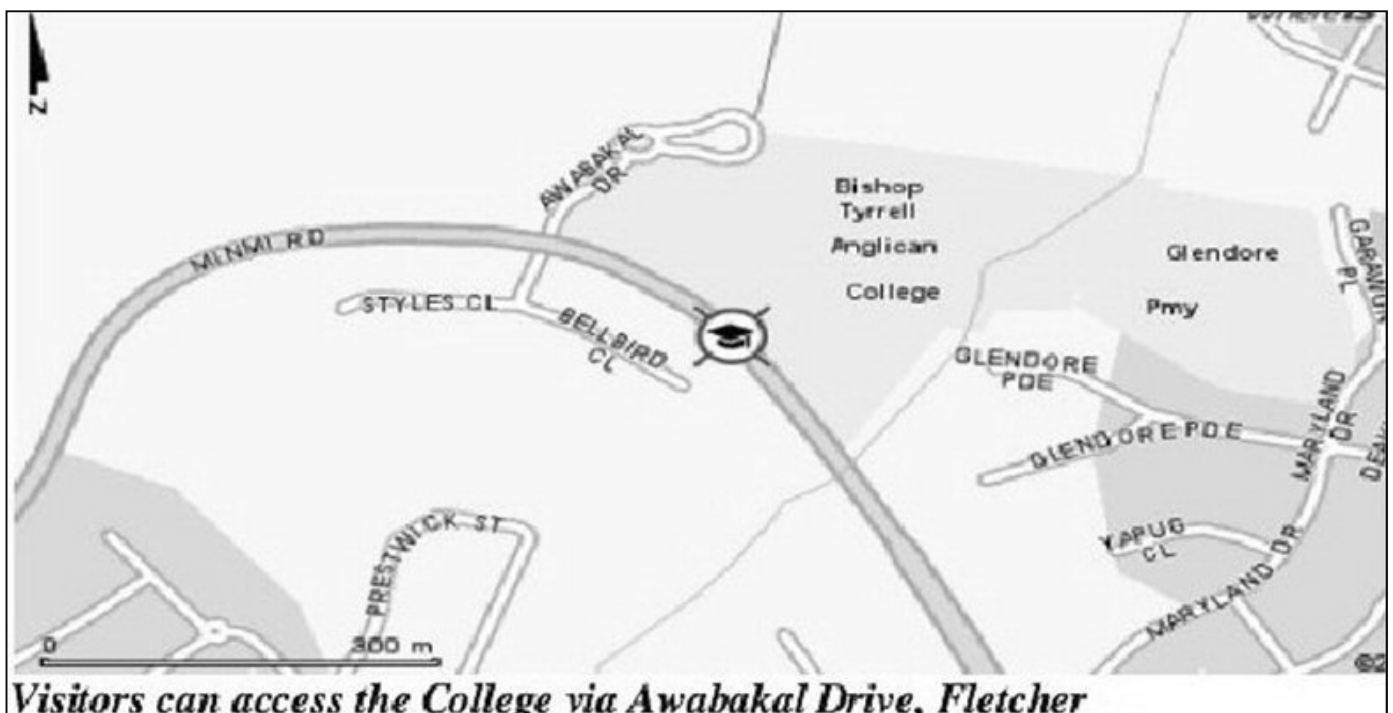

NSTM Ministry Skills Stream Learning Days 2011

Bishop Tyrrell Anglican College 256 Minmi Road, Fletcher, NSW 2287

If you do not know the location of the School we recommend that you use these directions to help you to plan your route with a street map:

From the F3 Freeway

- Take exit 'Newcastle Link Road' towards Newcastle
- At the roundabout, take the 1st exit onto Woodford Street
- Turn right at Minmi Road
- Go through 1 roundabout, BTAC will be on the left

From Newcastle

- Head away from the City on Griffiths Road/Newcastle Road
- At the roundabout, take the 3rd exit onto Longworth Avenue
- Continue on to Minmi Road, BTAC will be on the right

Visitors can access the College via Awabakal Drive, Fletcher